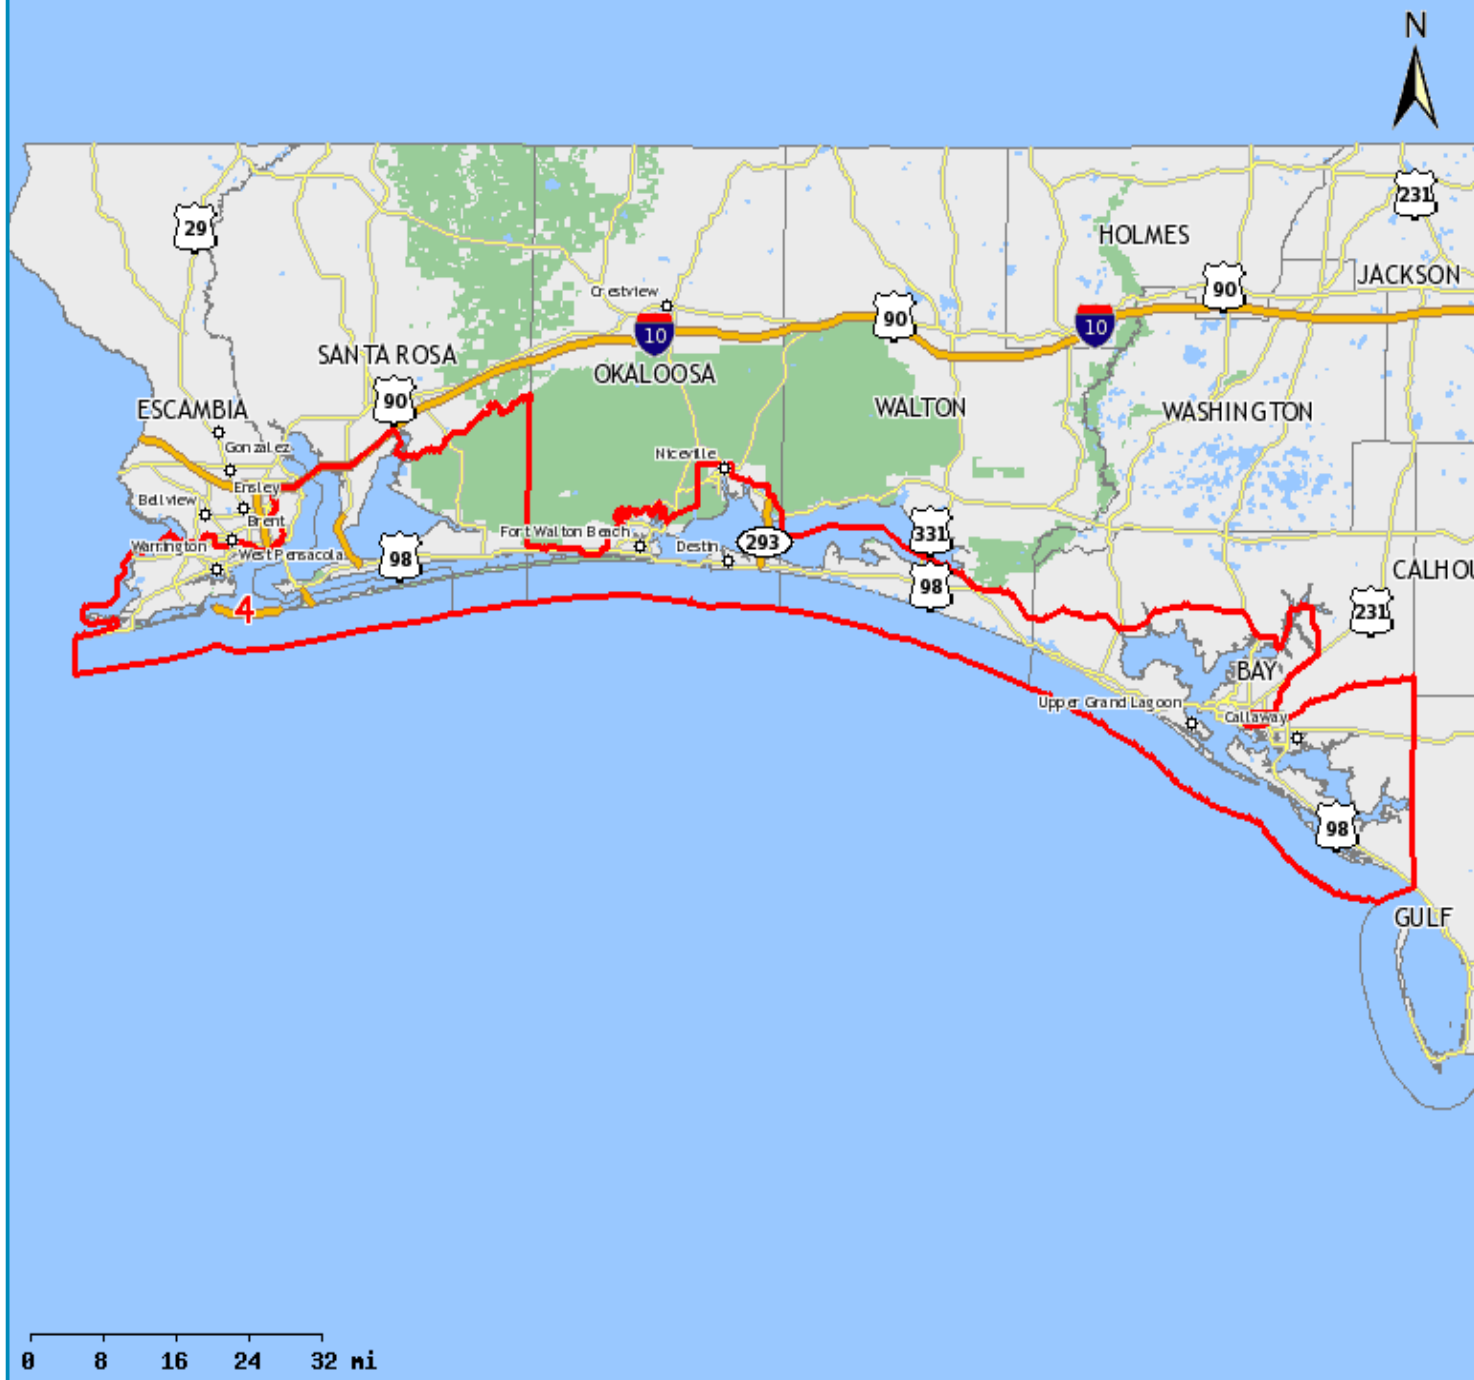

Senator Don Gaetz The Florida Senate, District 4

4300 Legendary Drive, Suite 230
Destin, FL 32541
(850) 897-5747

- State Senate
- Limited Access
- US Highways
- State Roads
- County Roads
- Local Roads
- County Boundary
- Inland Water
- Open Space
- Cities/Places

Map produced by:
The Florida Senate, Senator Mike Haridopolos, President
Suite 409, The Capitol, 404 S. Monroe St., Tallahassee, FL 32399-1100
Phone: (850) 487-5229; Website: <http://www.flsenate.gov>