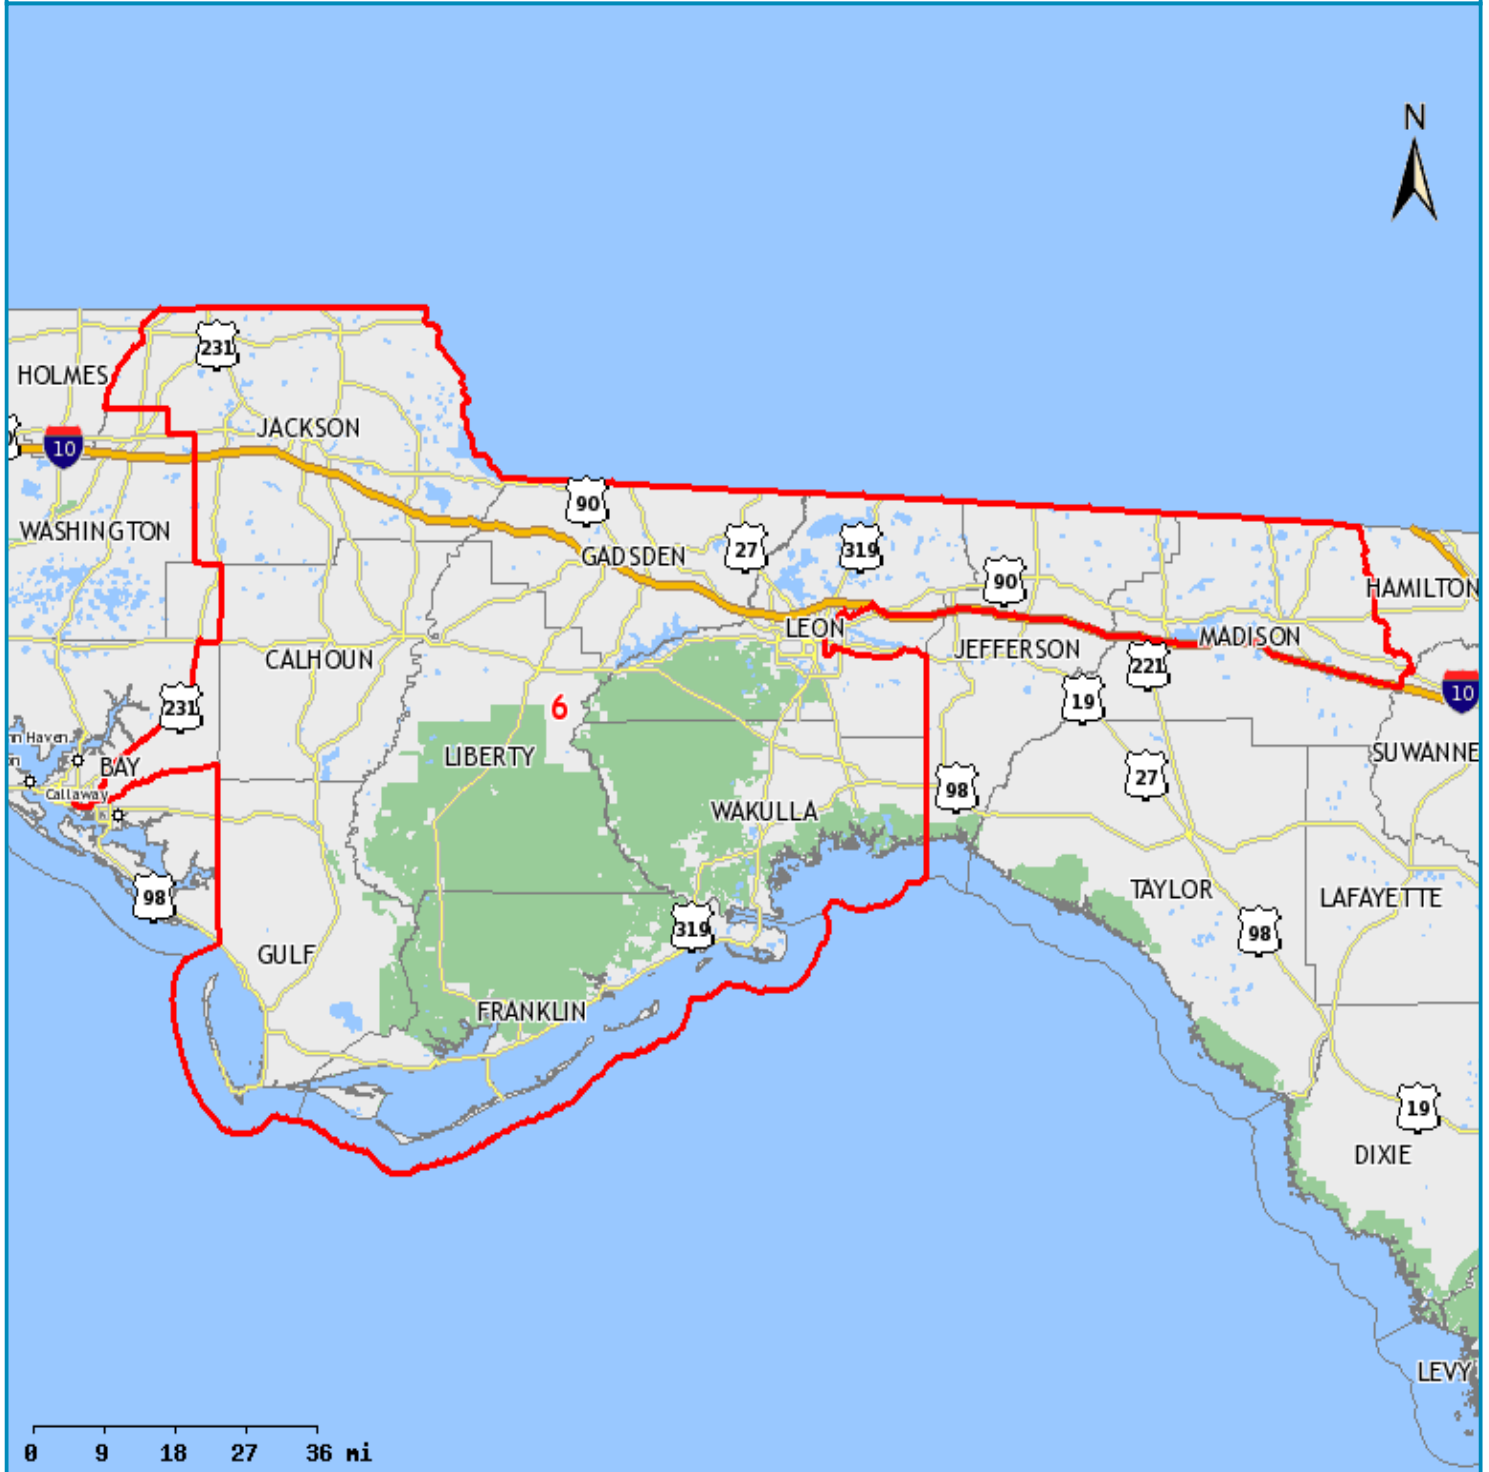

Senator Bill Montford The Florida Senate, District 6

404 South Monroe Street
Tallahassee, FL 32399-1100
(850) 487-5004

- State Senate
- Limited Access
- US Highways
- State Roads
- County Roads
- Local Roads
- County Boundary
- Inland Water
- Open Space
- Cities/Places

Map produced by:
The Florida Senate, Senator Mike Haridopolos, President
Suite 409, The Capitol, 404 S. Monroe St., Tallahassee, FL 32399-1100
Phone: (850) 487-5229; Website: <http://www.flsenate.gov>