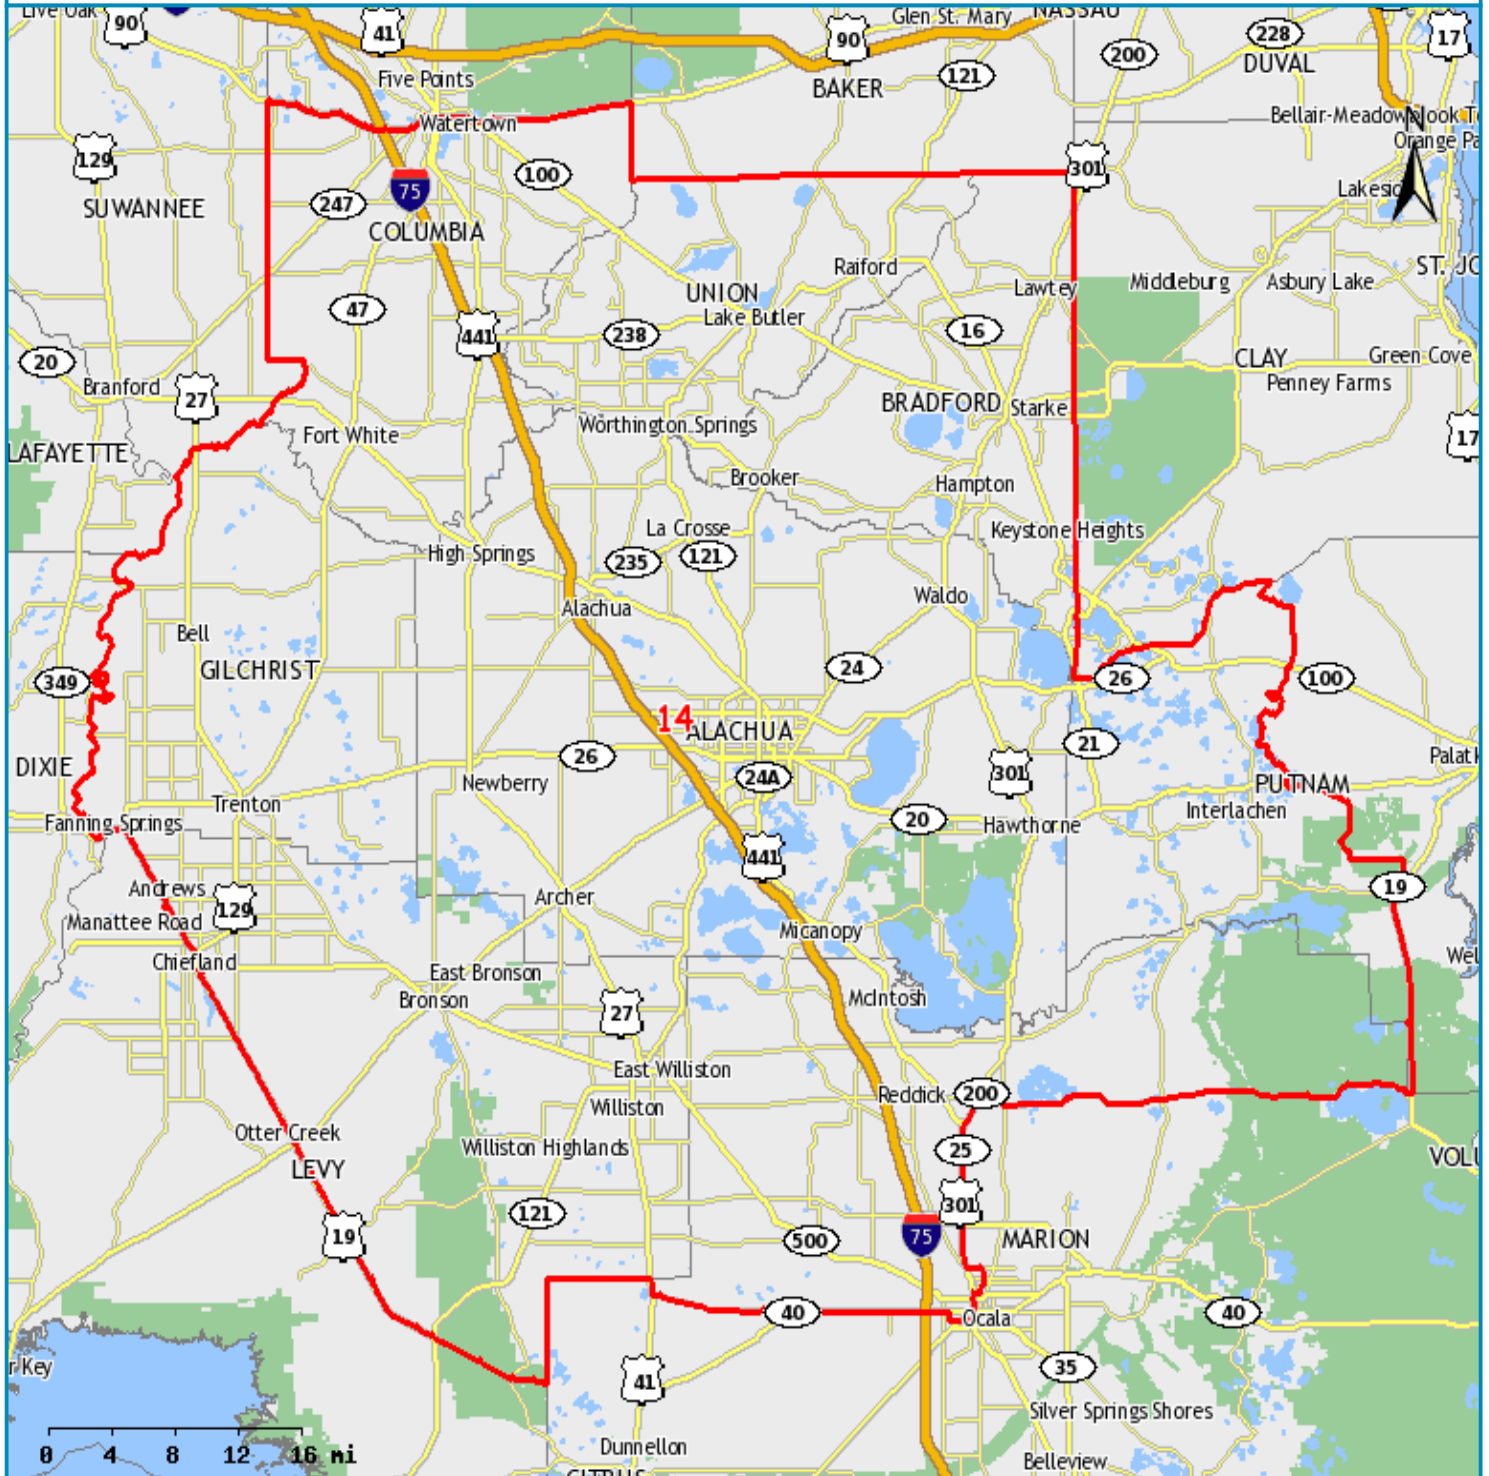

Senator Steve Oelrich

The Florida Senate, District 14

4131 Northwest 28th Lane, Suite 7
Gainesville, FL 32606
(352) 375-3555

- State Senate
- Limited Access
- US Highways
- State Roads
- County Roads
- Local Roads
- County Boundary
- Inland Water
- Open Space
- Cities/Places

Map produced by:
The Florida Senate, Senator Mike Haridopolos, President
Suite 409, The Capitol, 404 S. Monroe St., Tallahassee, FL 32399-1100
Phone: (850) 487-5229; Website: <http://www.flsenate.gov>