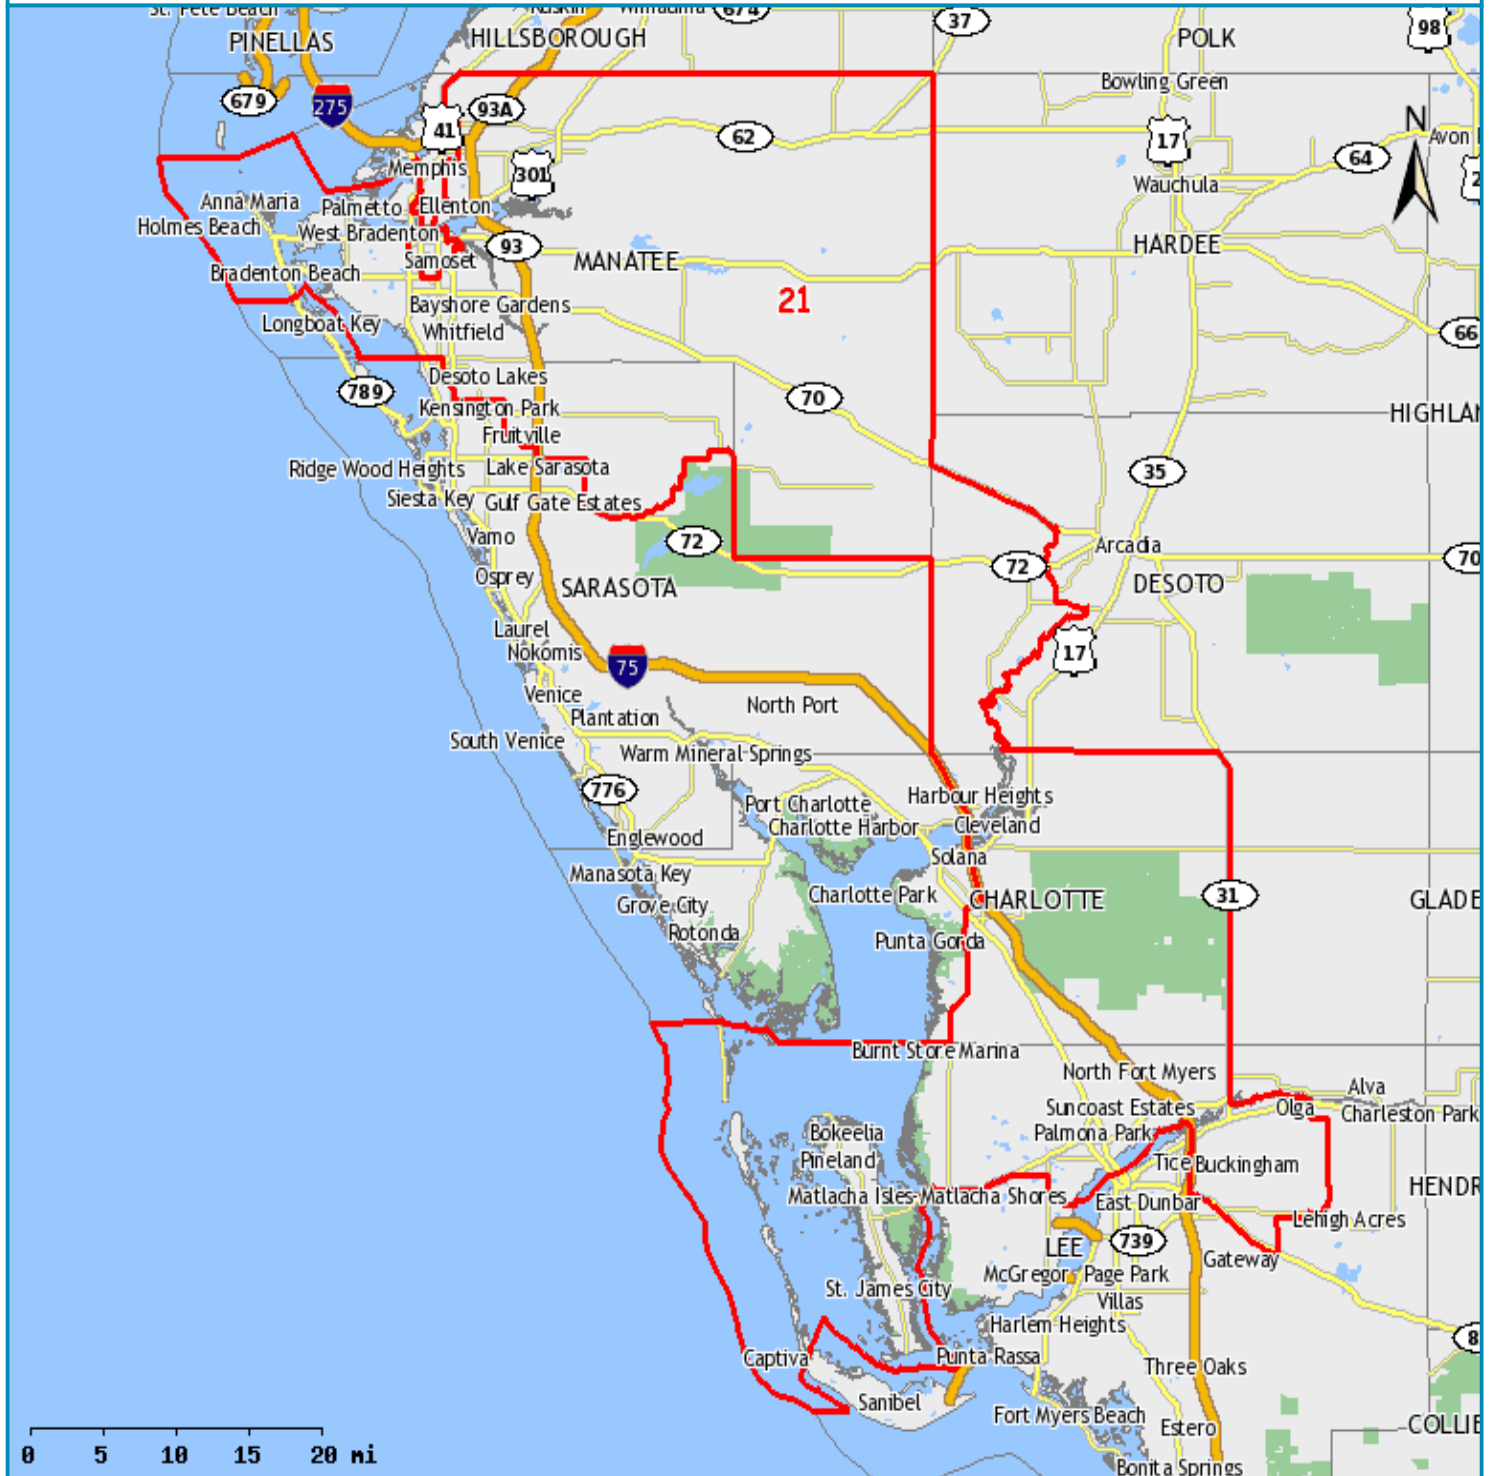

## Senator Michael S. "Mike" Bennett The Florida Senate, District 21

Wildewood Professional Park, Suite 90, 3653 Cortez Road West  
Bradenton, FL 34210  
(941) 727-6349

- State Senate
- Limited Access
- US Highways
- State Roads
- County Roads
- Local Roads
- County Boundary
- Inland Water
- Open Space
- Cities/Places

Map produced by:  
The Florida Senate, Senator Mike Haridopolos, President  
Suite 409, The Capitol, 404 S. Monroe St., Tallahassee, FL 32399-1100  
Phone: (850) 487-5229; Website: <http://www.flsenate.gov>