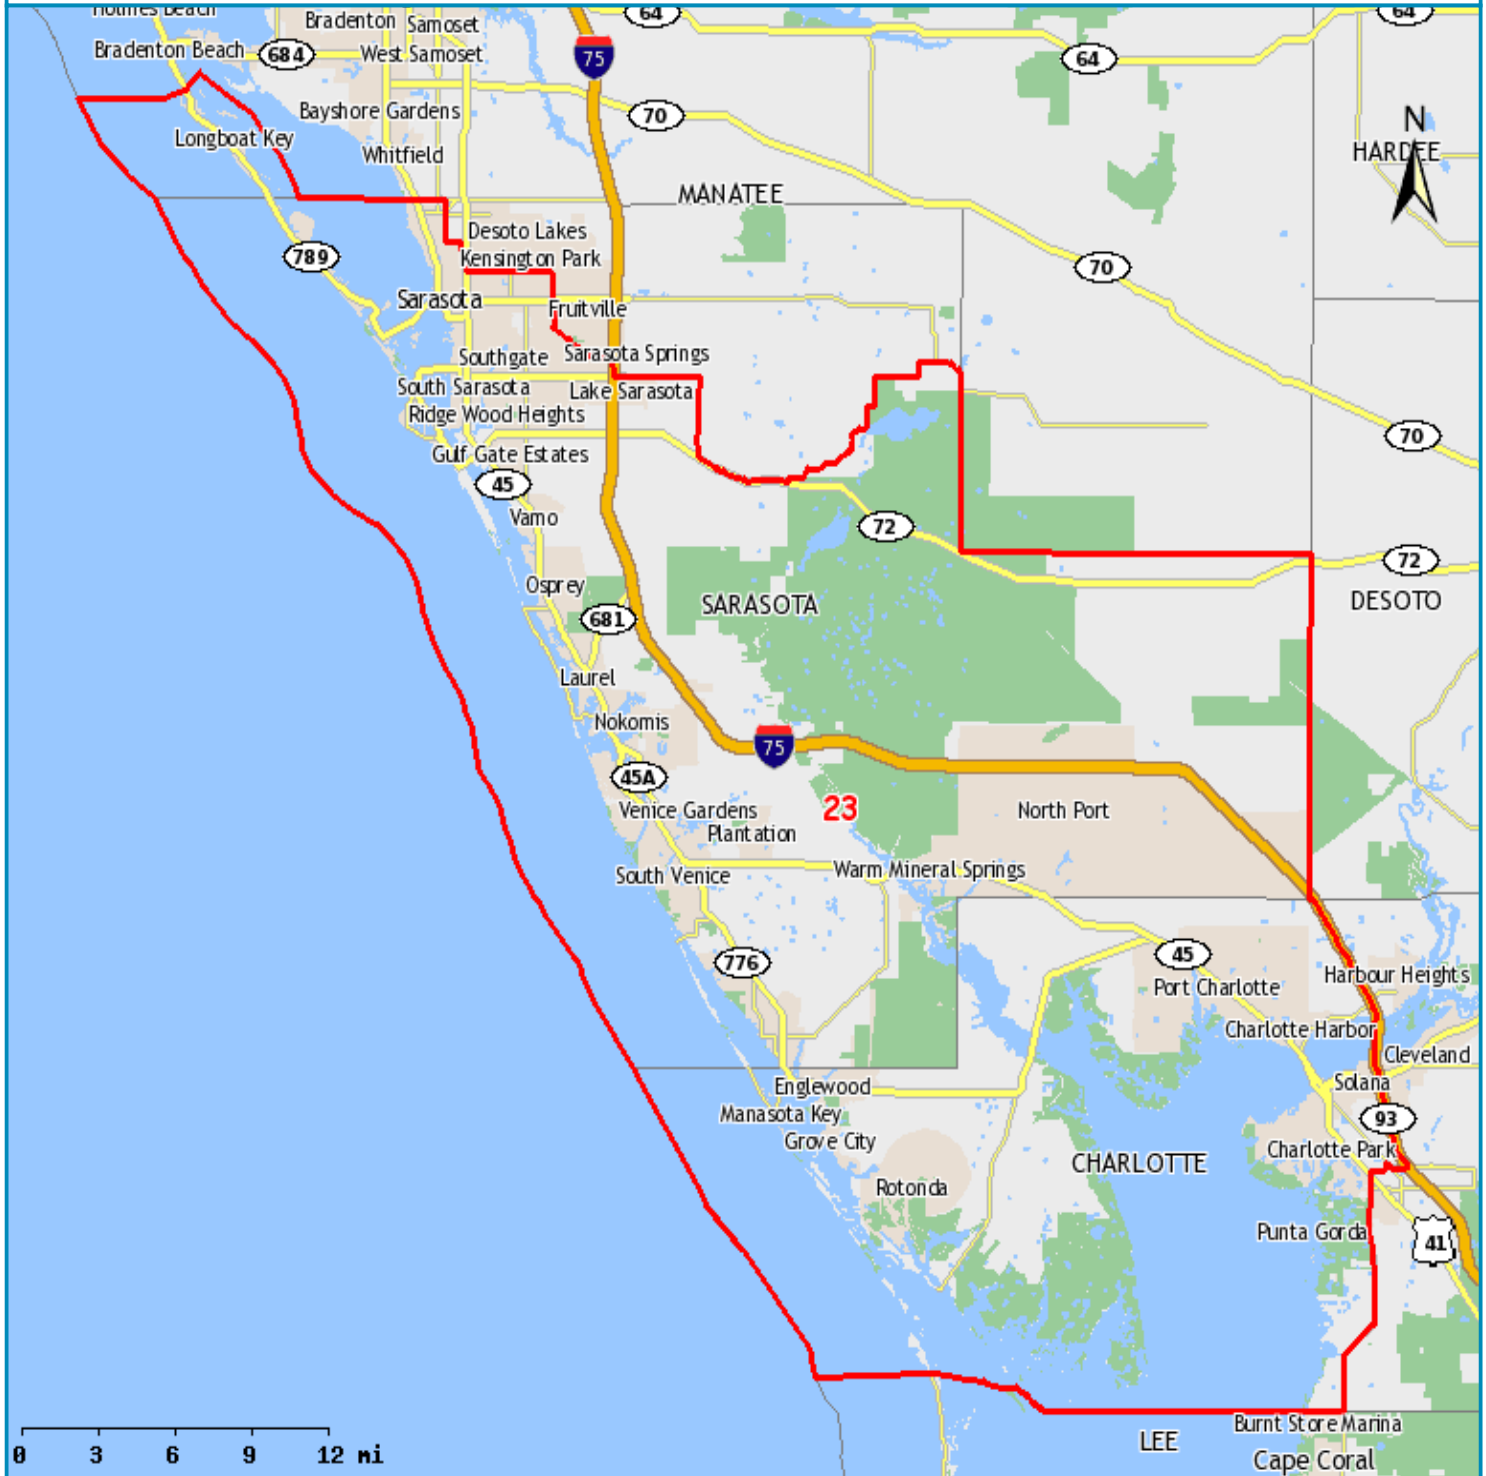

Senator Nancy C. Detert The Florida Senate, District 23

417 Commercial Court, Suite D
Venice, FL 34292
(941) 480-3547

- State Senate
- Limited Access
- US Highways
- State Roads
- County Roads
- Local Roads
- County Boundary
- Inland Water
- Open Space
- Cities/Places

Map produced by:
The Florida Senate, Senator Mike Haridopolos, President
Suite 409, The Capitol, 404 S. Monroe St., Tallahassee, FL 32399-1100
Phone: (850) 487-5229; Website: <http://www.flsenate.gov>