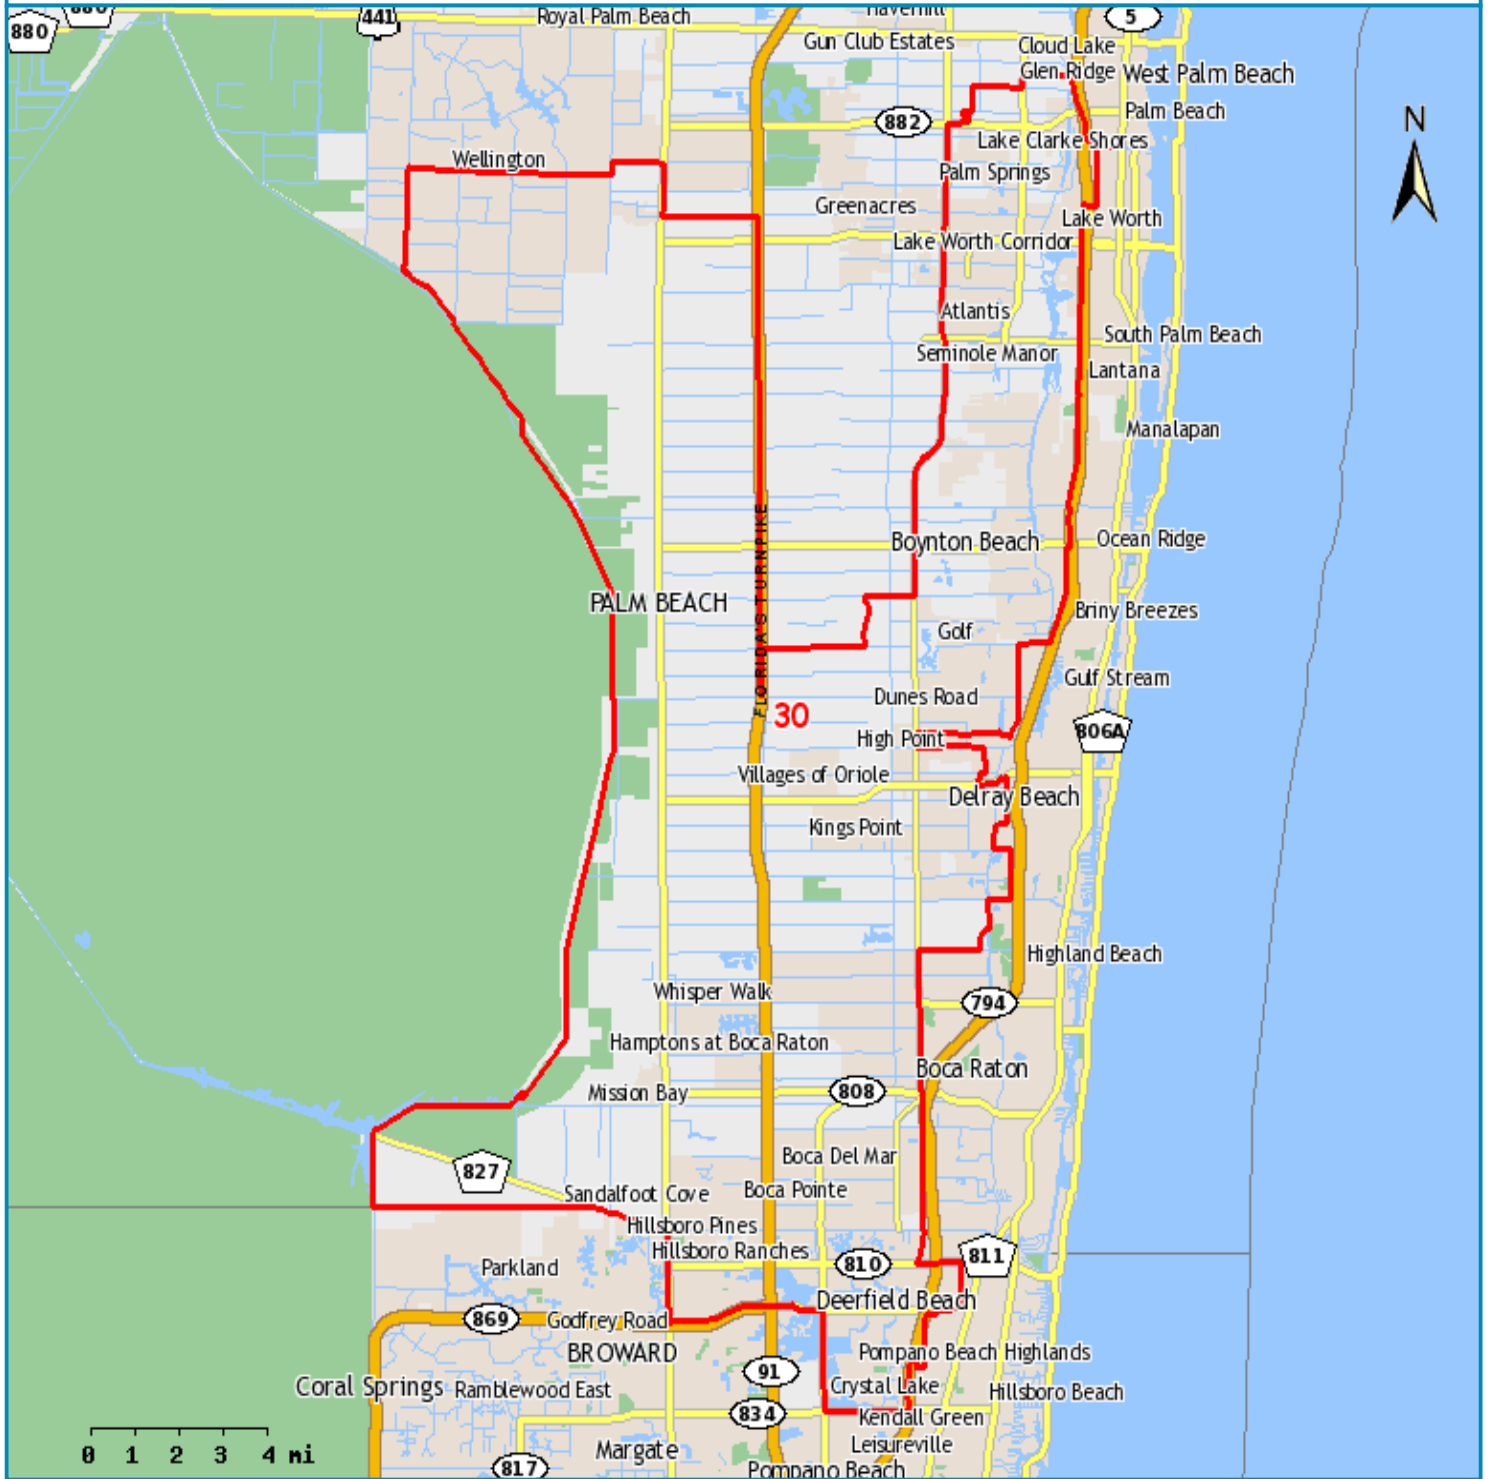

Senator Maria Lorts Sachs

The Florida Senate, District 30

955 NW 17th Avenue, Suite E
 Delray, FL 33445
 (561) 279-1427

- State Senate
- Limited Access
- US Highways
- State Roads
- County Roads
- Local Roads
- County Boundary
- Inland Water
- Open Space
- Cities/Places

Map produced by:
 The Florida Senate, Senator Mike Haridopolos, President
 Suite 409, The Capitol, 404 S. Monroe St., Tallahassee, FL 32399-1100
 Phone: (850) 487-5229; Website: <http://www.flsenate.gov>