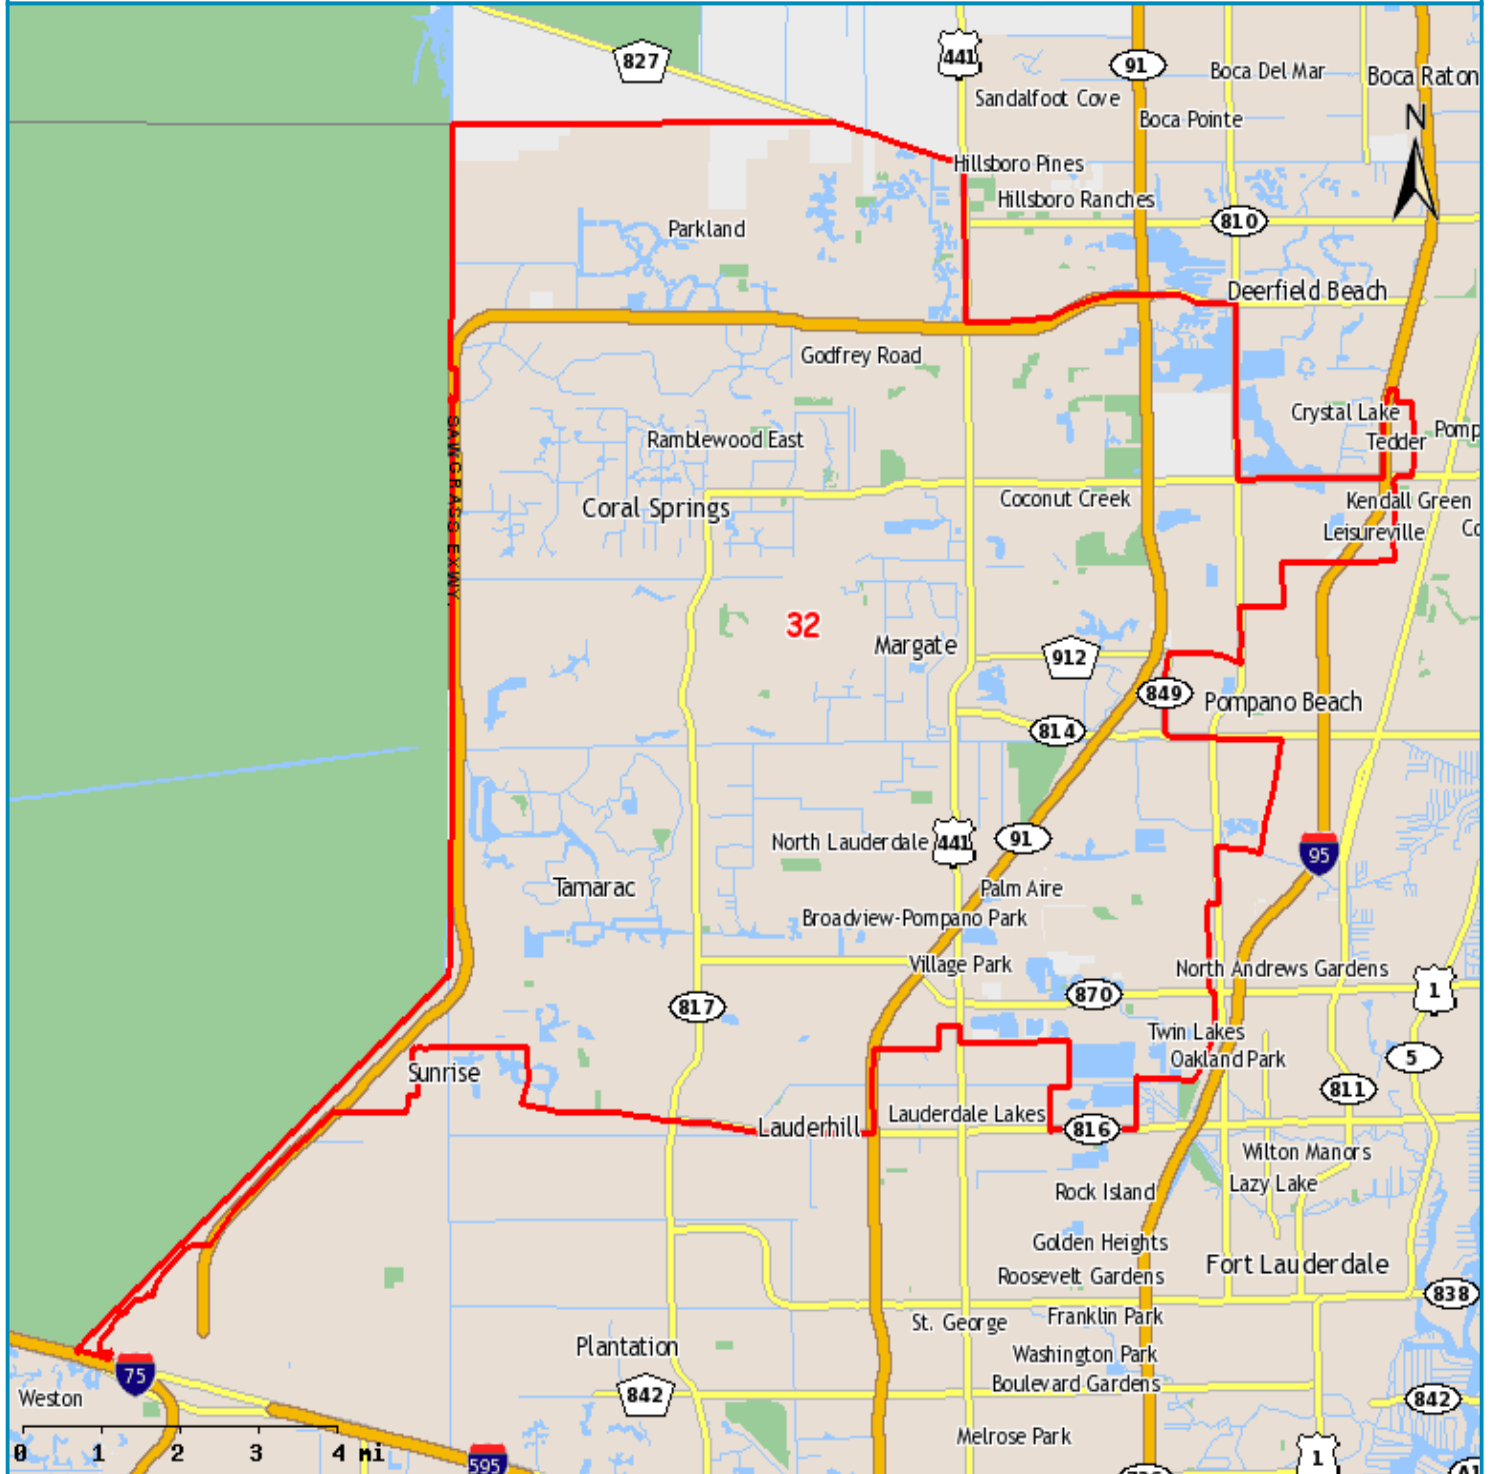

Senator Jeremy Ring The Florida Senate, District 32

5790 Margate Blvd.
Margate, FL 33063
(954) 917-1392

- State Senate
- Limited Access
- US Highways
- State Roads
- County Roads
- Local Roads
- County Boundary
- Inland Water
- Open Space
- Cities/Places

Map produced by:
The Florida Senate, Senator Mike Haridopolos, President
Suite 409, The Capitol, 404 S. Monroe St., Tallahassee, FL 32399-1100
Phone: (850) 487-5229; Website: <http://www.flsenate.gov>